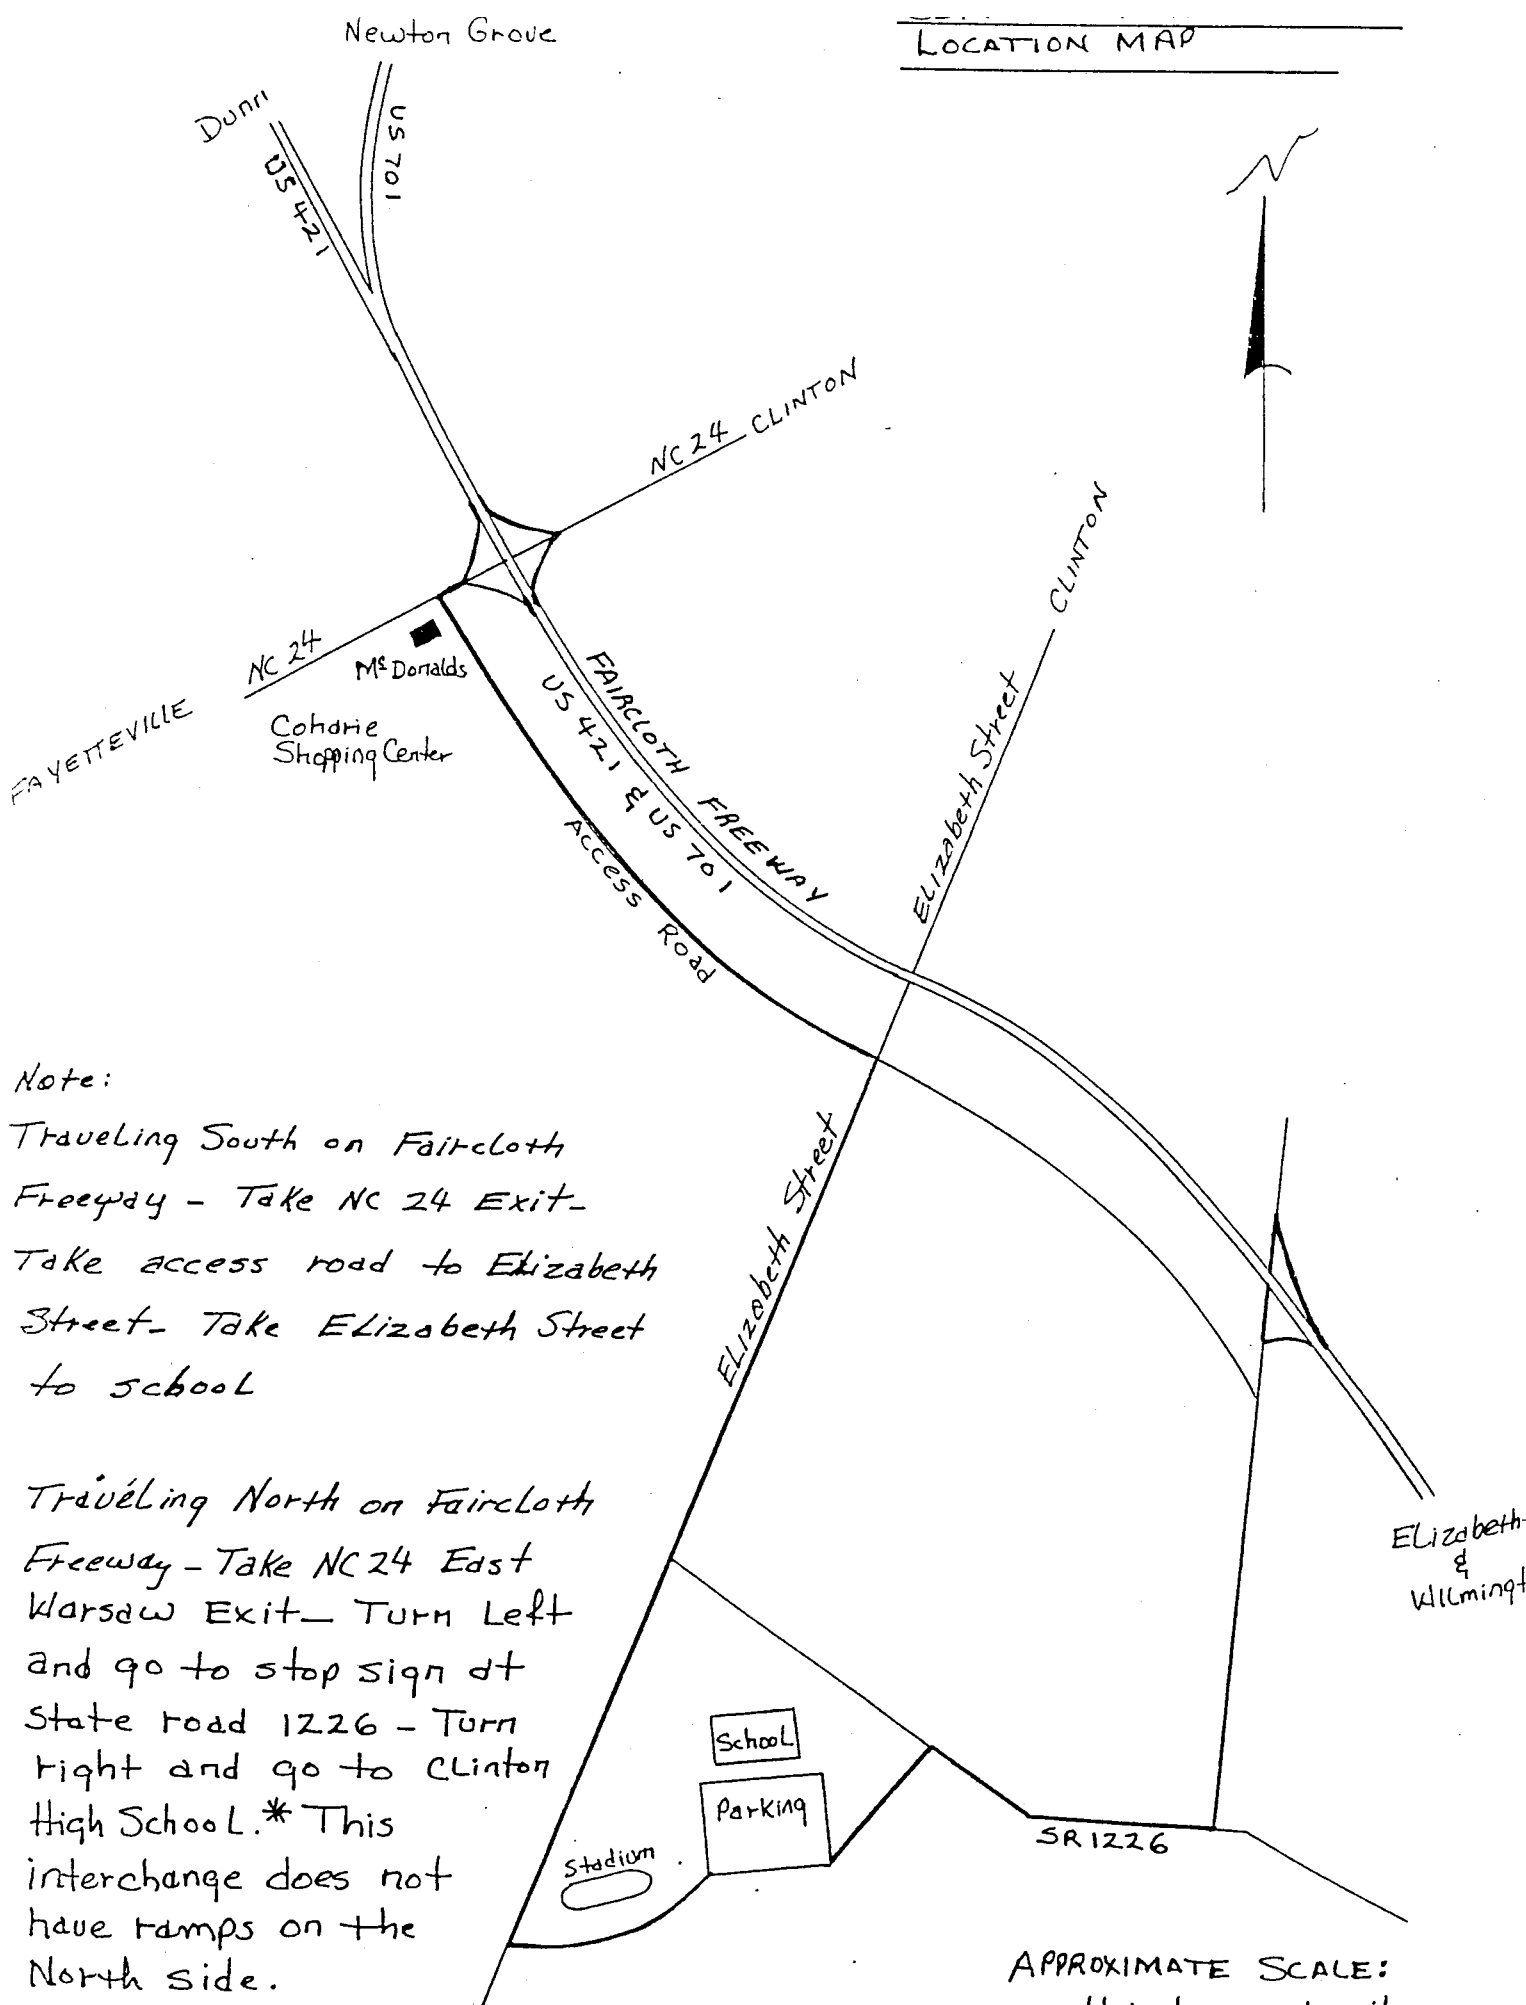

LOCATION MAP

Note:

Traveling South on Faircloth Freeway - Take NC 24 Exit - Take access road to Elizabeth Street - Take Elizabeth Street to school

Traveling North on Faircloth Freeway - Take NC 24 East Warsaw Exit - Turn Left and go to stop sign at state road 1226 - Turn right and go to Clinton High School.* This interchange does not have ramps on the North side.

APPROXIMATE SCALE:
4 inches = 1 mile